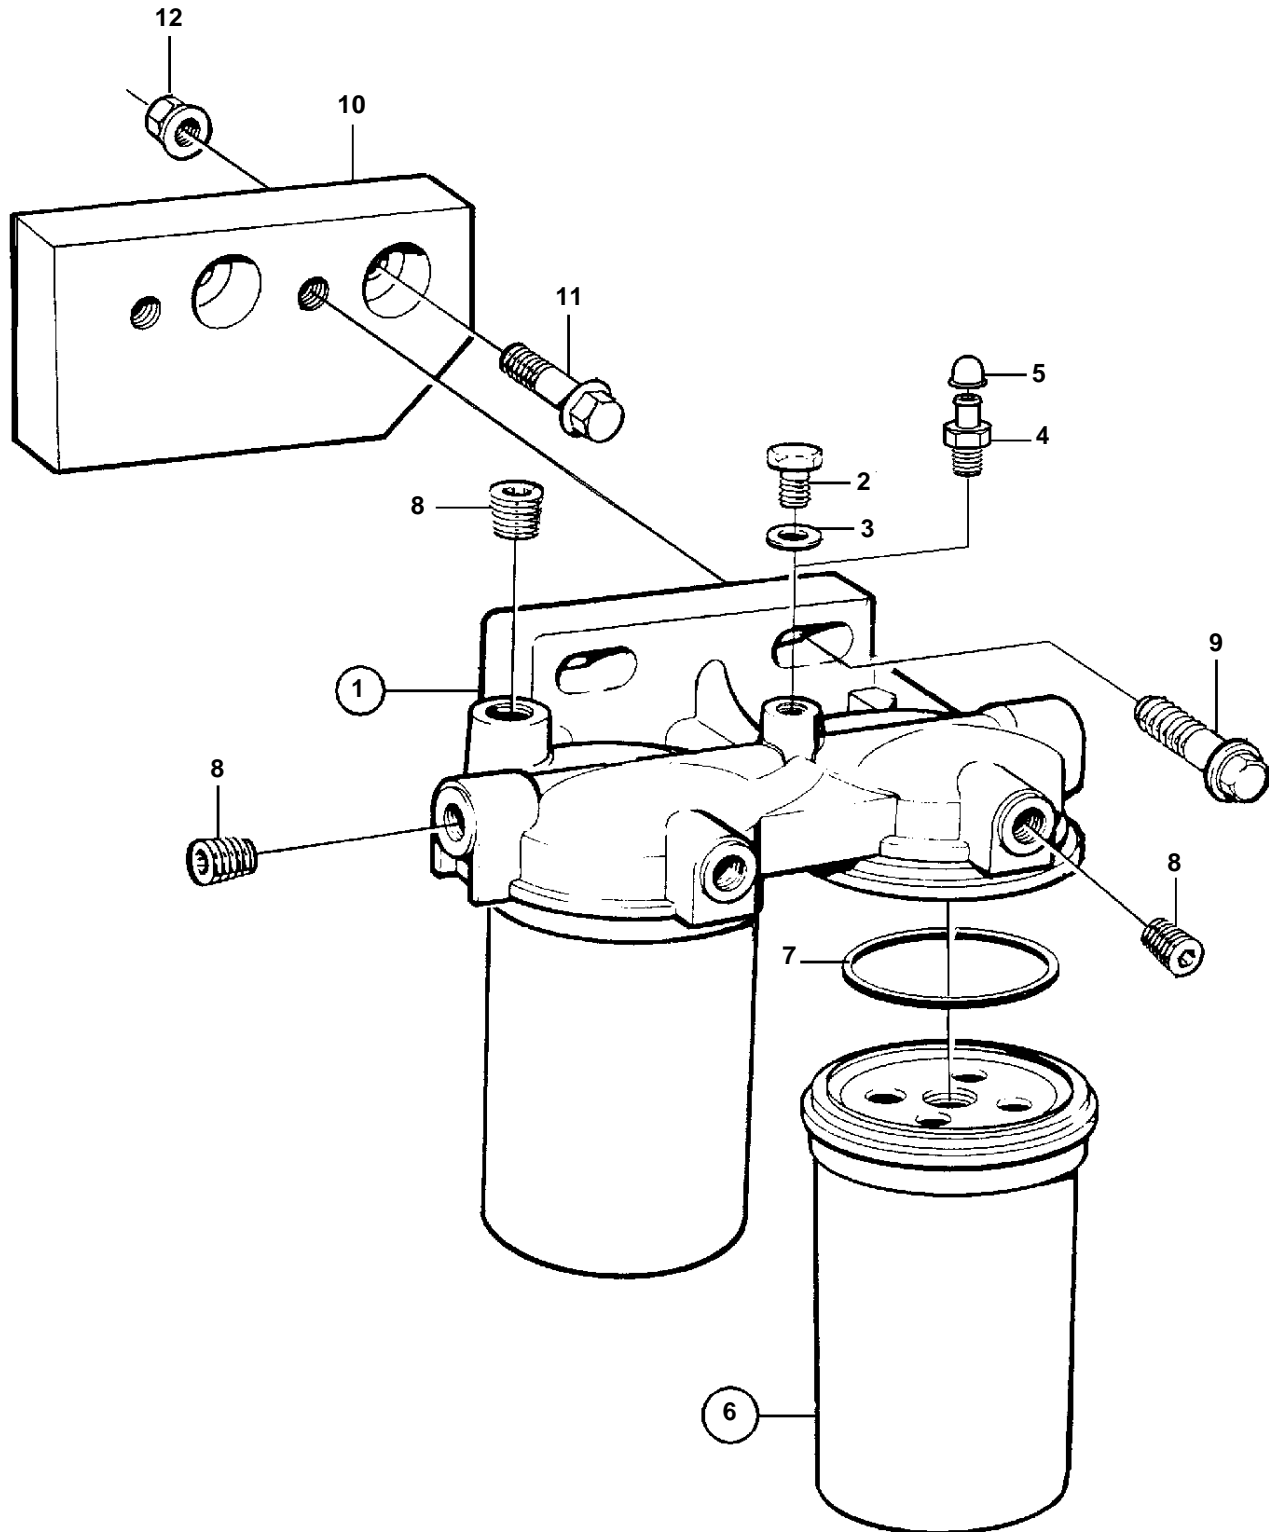

TAMD72P-A, TAMD73P-A

TAMD72P-A, TAMD73P-A

REF	PART NO.	QTY	DESCRIPTION	NOTES
1	1676832	1	Filter housing	REPL BY 8194541
2	471177	1	• Screw	
3	947620	1	• Gasket	
6	3825133	2	Fuel filter	(466987)
7		2	• Gasket	
8	968062	3	Plug	
9	965185	2	Flange screw	
10	3825403	1	Bracket	
11	946329	2	Flange screw	
12	971071	2	Nut	